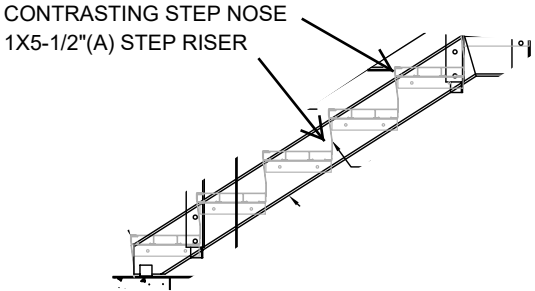

# SPRINGBROOK HIGH DETAILS

MID-AISLE INSTALLATION DETAIL  
NOT TO SCALE

PLANK ARRANGEMENT  
8" X 24"

ELEVATED EXIT STEP