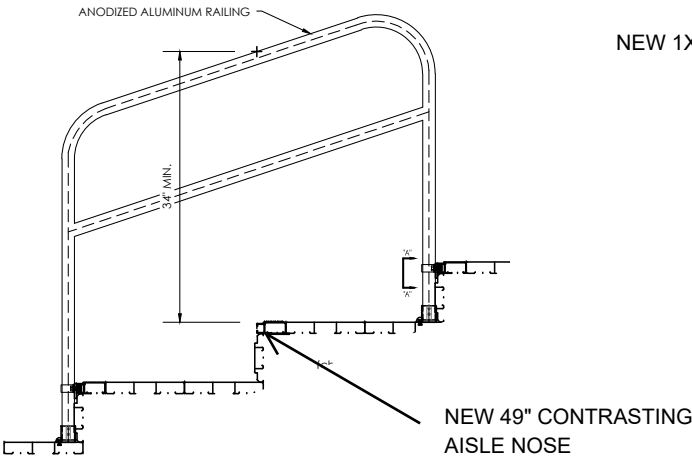

# SPRINGBROOK HIGH DETAILS

MID-AISLE INSTALLATION DETAIL  
NOT TO SCALE

PLANK ARRANGEMENT  
8" X 24"

ELEVATED EXIT STEP