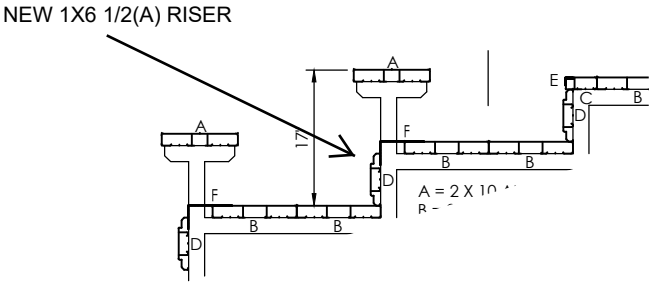

# SPRINGBROOK HIGH DETAILS

MID-AISLE INSTALLATION DETAIL  
NOT TO SCALE

PLANK ARRANGEMENT  
8" X 24"

ELEVATED EXIT STEP